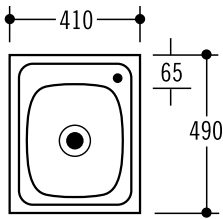

KITCHEN

440

**Deep Bowl**330 x 385 x 190mm deep
21 Litre Capacity

Specifications

Description	Single bowl sink, no drainer
Sink Size	410 x 490 x 190 deep
Drainer Length	n/a
Construction	2 piece, bowl & drainer seam welded
Material	304 grade 18/10 Stainless Steel
Maximum Tap Holes	1 (no tap hole also available)

Installation

Fixings	Adjustable clips & sealing foam supplied
Min Cabinet Size	400mm
Waste Holes	Compatible with waste disposal

Plumbing

Waste Fittings	1 x 90mm basket waste included
Overflow	Available, conditions apply
Other	—

Shipping

Carton Type	Full box enclosed
Weight	4.0 kg
Carton Size	500 x 420 x 220mm
Pack Qty	1

Optional Accessories

LP01
5/5 Drainer Basket

NW7310
Single Lever Mixer

LP02
Board & Colander set

NW7002
Curved Goose Neck