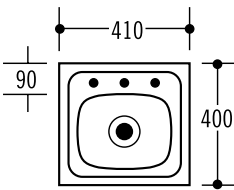

## KITCHEN

480

**3/4 Bowl**  
270 x 330 x 155mm deep  
12 Litre Capacity

### Specifications

<b>Description</b>	Single 3/4 bowl sink, no drainer
<b>Sink Size</b>	410 X 400 X 155
<b>Drainer Length</b>	n/a
<b>Construction</b>	2 piece, bowl & drainer seam welded
<b>Material</b>	304 grade 18/10 Stainless Steel
<b>Maximum Tap Holes</b>	3 (no tap hole also available)

### Installation

<b>Fixings</b>	Adjustable clips & sealing foam supplied
<b>Min Cabinet Size</b>	400mm
<b>Waste Holes</b>	Compatible with waste disposal