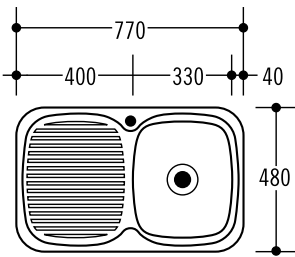

KITCHEN

LL116

**Main Bowl**330 x 385 x 155mm deep
17 Litre Capacity

Specifications

Description	Single bowl, single drainer sink
Sink Size	770 x 480 x 155 deep
Drainer Length	400mm right side
Construction	2 piece, bowl & drainer seam welded
Material	304 grade 18/10 Stainless Steel
Maximum Tap Holes	1 (no tap hole also available)

Installation

Fixings	Adjustable clips & sealing foam supplied
Min Cabinet Size	400mm
Waste Holes	Compatible with waste disposal

Plumbing

Waste Fittings	1 x 90mm basket waste included
Overflow	Available, conditions apply
Other	—

NW7312
Pullout Spray Mixer

NW7404
Square Goose Neck

For more information call
1300 13 SINK (1300 13 7465)
www.lakelandsinks.com.au

Volume 1.2

© Registered Trademark of Tasman Sinkware. Under its policy of ongoing product development Tasman Sinkware may from time to time change product specification without notice. **WARNING:** Products in this brochure and all literature pertaining to, are subject to Intellectual Property Protection. All dimensions given are approximate and should be checked prior to installation.

LakeLand®

KITCHEN

LL117

**Main Bowl**330 x 385 x 155mm deep
17 Litre Capacity

Specifications

Description	Single bowl, single drainer sink
Sink Size	770 x 480 x 155 deep
Drainer Length	400mm left side
Construction	2 piece, bowl & drainer seam welded
Material	304 grade 18/10 Stainless Steel
Maximum Tap Holes	1 (no tap hole also available)