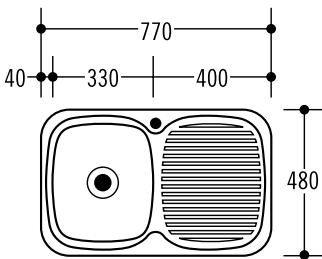

KITCHEN

LL116

**Main Bowl**330 x 385 x 155mm deep
17 Litre Capacity

Specifications

Description	Single bowl, single drainer sink
Sink Size	770 x 480 x 155 deep
Drainer Length	400mm right side
Construction	2 piece, bowl & drainer seam welded
Material	304 grade 18/10 Stainless Steel
Maximum Tap Holes	1 (no tap hole also available)

Installation

Fixings	Adjustable clips & sealing foam supplied
Min Cabinet Size	400mm
Waste Holes	Compatible with waste disposal

Plumbing

Waste Fittings	1 x 90mm basket waste included
Overflow	Available, conditions apply
Other	—

Shipping

Carton Type	Sleeve
Weight	4.5 kg
Carton Size	780 x 490 x 170mm
Pack Qty	1

Optional Accessories

LP01
S/S Drainer Basket

NW7310
Single Lever Mixer

LP02
Board & Colander set

NW7002
Curved Goose Neck

NW7325
Angle Spout Mixer

LakeLand®

KITCHEN

LL117

**Main Bowl**330 x 385 x 155mm deep
17 Litre Capacity

Specifications

Description	Single bowl, single drainer sink
Sink Size	770 x 480 x 155 deep
Drainer Length	400mm left side
Construction	2 piece, bowl & drainer seam welded
Material	304 grade 18/10 Stainless Steel
Maximum Tap Holes	1 (no tap hole also available)