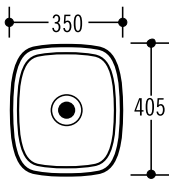

## KITCHEN

LL430U

**Main Bowl**330 x 385 x 155mm deep  
17 Litre Capacity

### Specifications

<b>Description</b>	Single bowl sink, no drainer
<b>Sink Size</b>	350 x 405 x 155 deep
<b>Drainer Length</b>	n/a
<b>Construction</b>	Single piece
<b>Material</b>	304 grade 18/10 Stainless Steel
<b>Maximum Tap Holes</b>	n/a

### Installation

<b>Fixings</b>	n/a
<b>Template</b>	Supplied inside carton
<b>Min Cabinet Size</b>	400mm
<b>Waste Holes</b>	Compatible with waste disposal