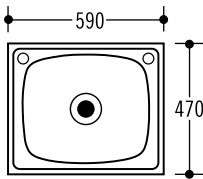

## LAUNDRY

TI45S

**45 litre**  
520 x 400 x 235mm deep  
45 Litre Capacity

### Specifications

<b>Description</b>	Single 45 litre laundry tub with Rinse Bypass
<b>Sink Size</b>	590 x 470 x 235 deep
<b>Drainer Length</b>	n/a
<b>Construction</b>	1 piece
<b>Material</b>	304 grade 18/10 Stainless Steel
<b>Maximum Tap Holes</b>	2 (no tap hole also available)

### Installation

<b>Fixings</b>	Adjustable clips & sealing foam supplied
<b>Min Cabinet Size</b>	600mm
<b>Waste Holes</b>	Compatible with waste disposal