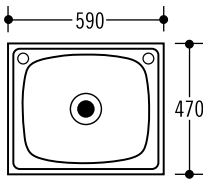

LAUNDRY

TI45S/OF

45 litre
520 x 400 x 235mm deep
45 Litre Capacity

Specifications

Description	Single 45 litre laundry tub with Rinse Bypass and Overflow
Sink Size	590 x 470 x 235 deep
Drainer Length	n/a
Construction	1 piece
Material	304 grade 18/10 Stainless Steel
Maximum Tap Holes	2 (no tap hole also available)

Installation

Fixings	Adjustable clips & sealing foam supplied
Min Cabinet Size	600mm
Waste Holes	Compatible with waste disposal

Plumbing

Waste Fittings	1 x 90mm basket waste included
Overflow	Included
Other	Rinse bypass kit included

Shipping

Carton Type	Sleeve
Weight	7.0 kg
Carton Size	600 x 480 x 260mm
Pack Qty	1